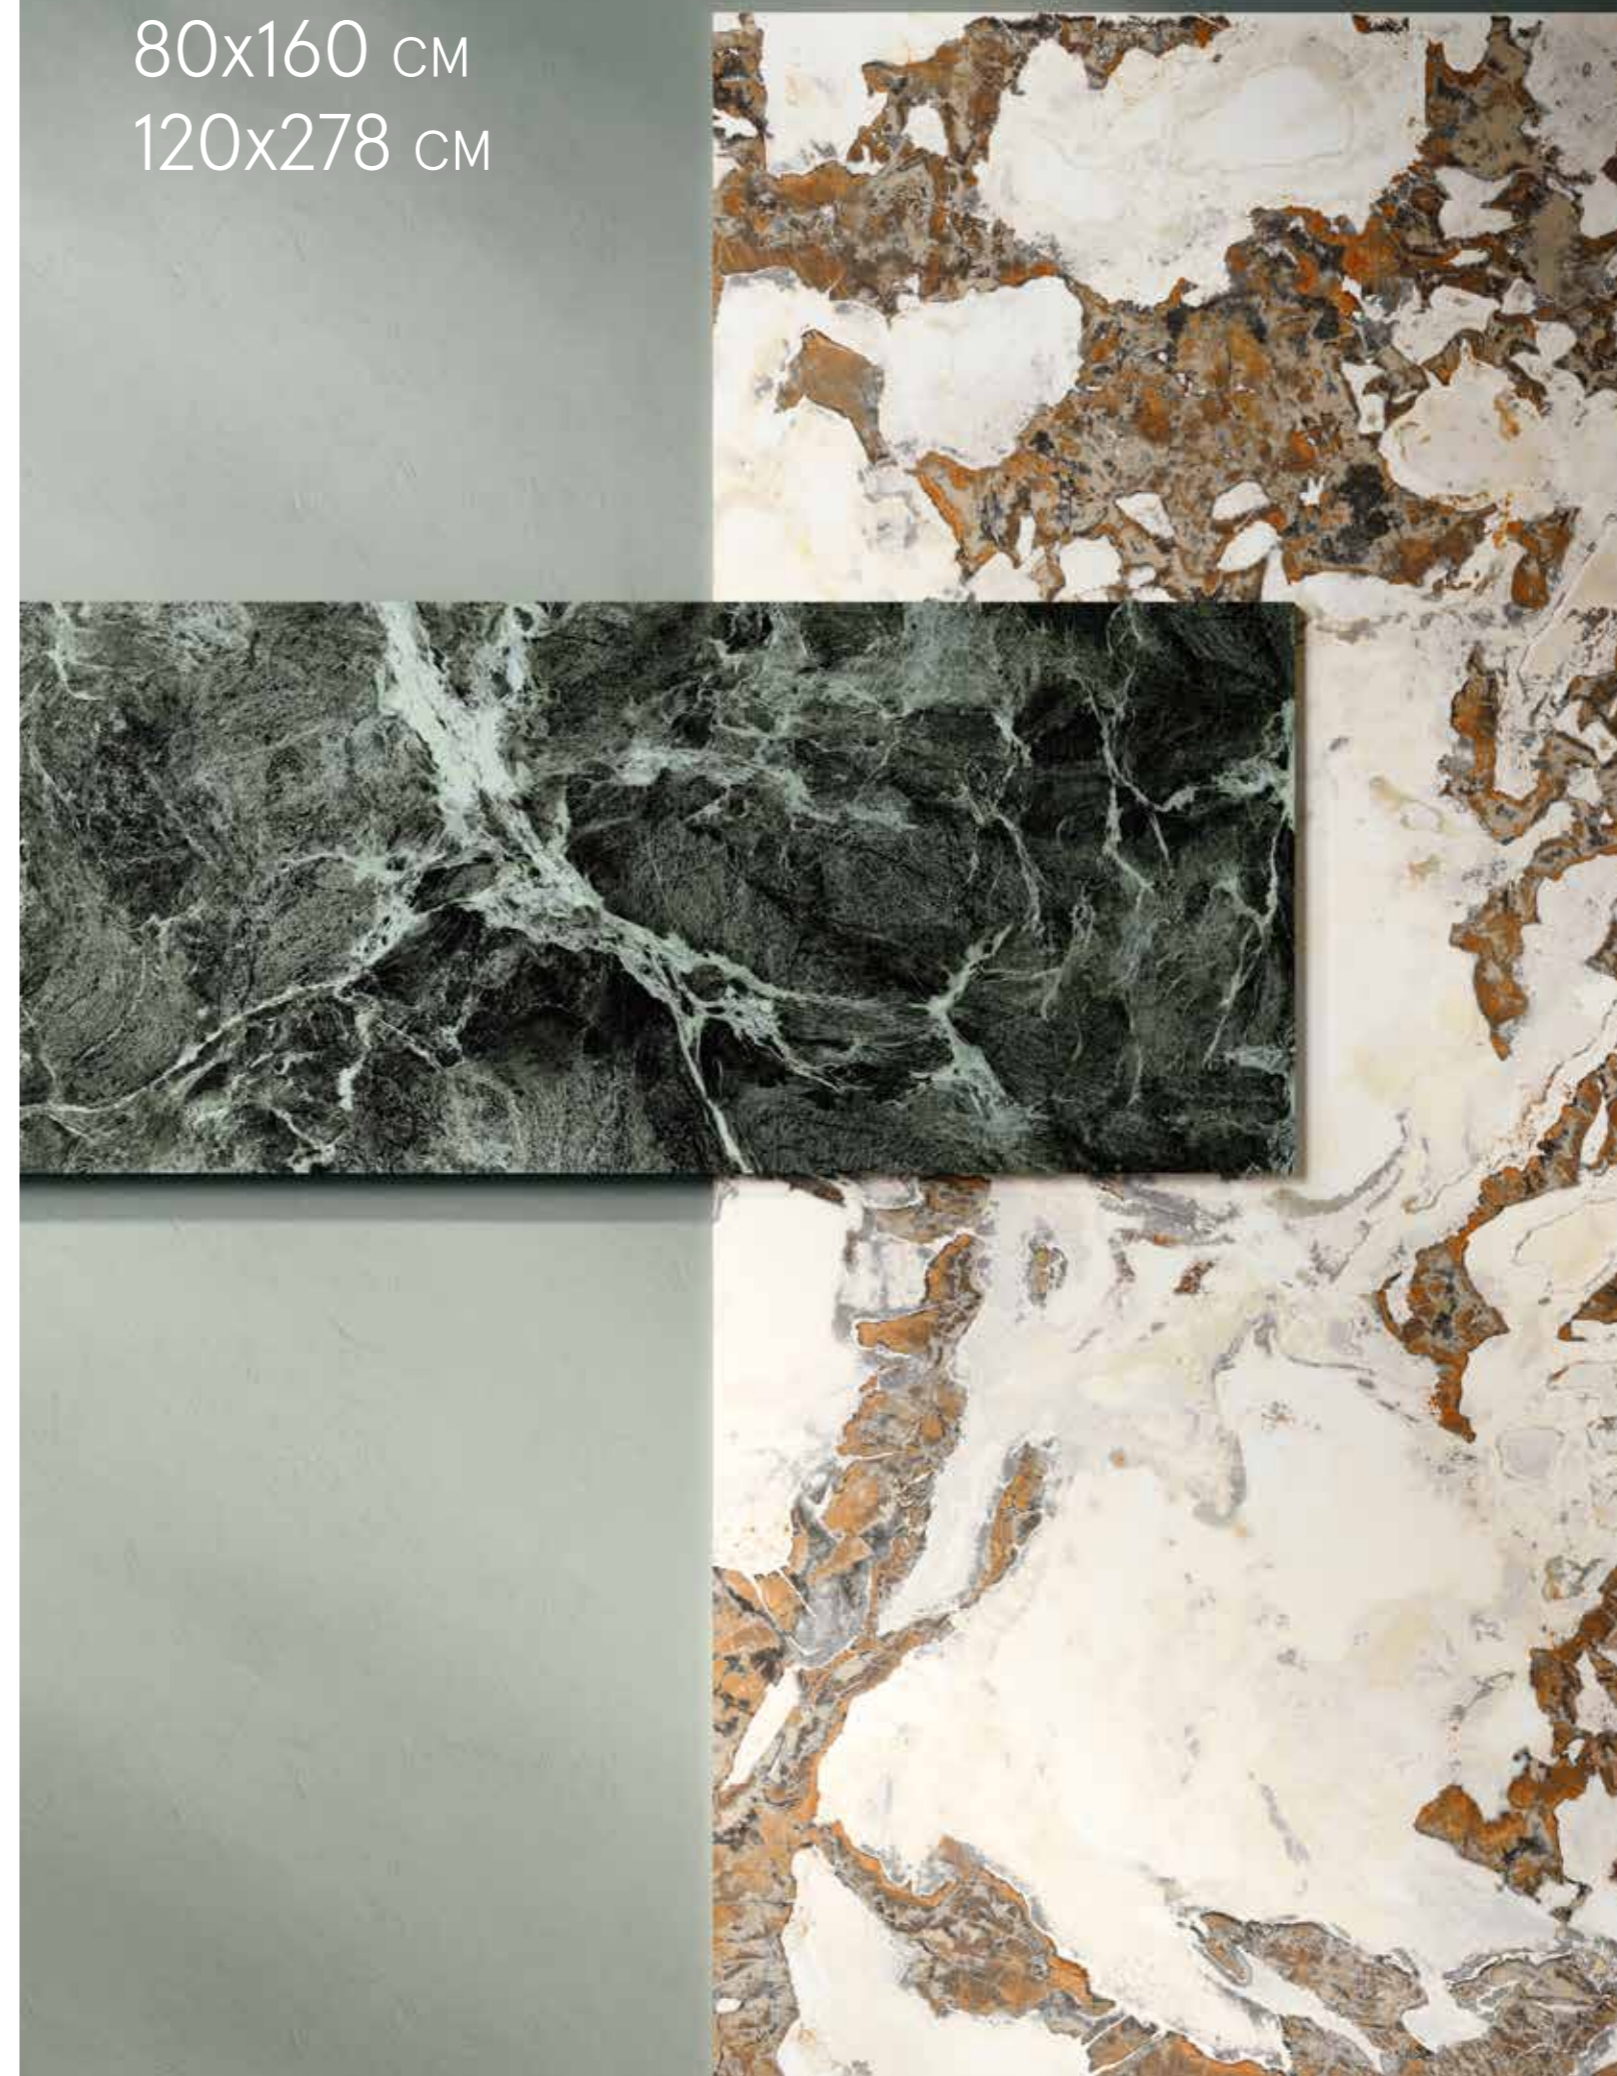

PIETRA E MARMO IN UN DIALOGO PERFETTO

La quarzite trova nel marmo il suo partner estetico ideale per un connubio naturale di grande fascino. Due marmi iconici come Dover Tiger, ideale nel mix con tonalità calde, e Alpi Green per spingere su superfici di glaciale intensità.

STONE AND MARBLE IN PERFECT HARMONY

Quartzite finds its ideal aesthetic match in marble, creating a naturally captivating pairing. Two iconic marbles enhance the dialogue: Dover Tiger, perfect with warm colours, and Alpi Green, ideal for cooler, more intense surfaces.

КАМЕНЬ И МРАМОР: ИЗЫСКАННЫЙ ДИАЛОГ ТЕКСТУР

В диалоге кварцита и мрамора рождается неповторимая гармония. Палитру Магма дополняют два благородных мрамора с выразительной графикой: Довер Тайгер безупречно сочетается с теплыми оттенками коллекции, в то время как Альпи Грин раскрывает глубину холодных тонов.

80x160 CM
120x278 CM